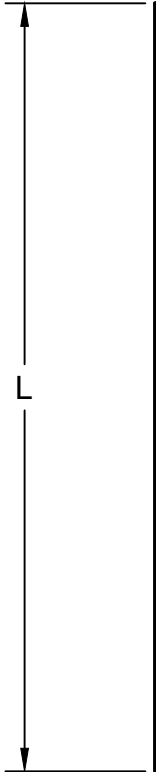

Part Number	L
GWX-0030-36	36"
GWX-0030-72	72"

Ø.003±.0003

DETAIL A
SCALE 10:1

PROPRIETARY AND CONFIDENTIAL

THE INFORMATION CONTAINED IN THIS DRAWING IS THE SOLE PROPERTY OF COMPONENT SUPPLY COMPANY. ANY REPRODUCTION IN PART OR AS A WHOLE WITHOUT THE WRITTEN PERMISSION OF COMPONENT SUPPLY COMPANY IS PROHIBITED.

Tolerances	Inches	mm
X	0.2	5.08
X.X	0.1	2.54
X.XX	0.01	0.254
X.XXX	0.005	0.127

DIMENSIONS ARE IN INCHES UNLESS OTHERWISE SPECIFIED.

Component Supply Company, Inc.
5538 Smithville Hwy, Sparta, TN 38583
Phone: 931.761.4000
www.componentsupplycompany.com

Description:
Stainless Steel Wire, 0.0030" Diameter

DRAWING # GWX-0030

REV

MATERIAL: 304 Stainless Steel

SCALE 2:1

DRAWN: Nick Bouldin

DATE: 8/13/2025

SHEET 1/1