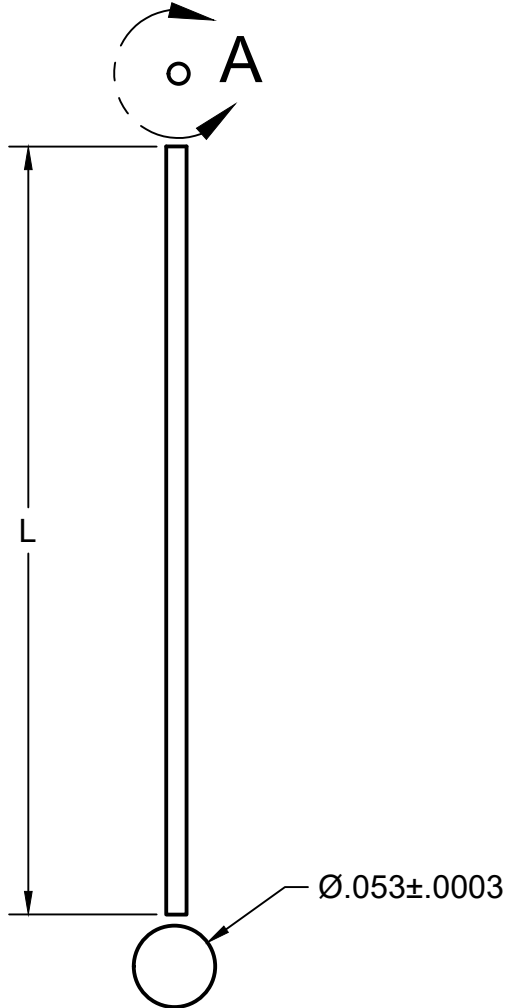

Part Number	L
GWX-0530-36	36"
GWX-0530-72	72"

DETAIL A
SCALE 8:1

PROPRIETARY AND CONFIDENTIAL

THE INFORMATION CONTAINED IN THIS DRAWING IS THE SOLE PROPERTY OF COMPONENT SUPPLY COMPANY. ANY REPRODUCTION IN PART OR AS A WHOLE WITHOUT THE WRITTEN PERMISSION OF COMPONENT SUPPLY COMPANY IS PROHIBITED.

Tolerances	Inches	mm
X	0.2	5.08
X.X	0.1	2.54
X.XX	0.01	0.254
X.XXX	0.005	0.127

DIMENSIONS ARE IN INCHES UNLESS OTHERWISE SPECIFIED.

Component Supply Company, Inc.
5538 Smithville Hwy, Sparta, TN 38583
Phone: 931.761.4000
www.componentsupplycompany.com

Description:
Stainless Steel Wire, 0.0530" Diameter

DRAWING # GWX-0530

REV

MATERIAL: 304 Stainless Steel

SCALE 2:1

DRAWN: Nick Bouldin

DATE: 7/2/2025

SHEET 1/1