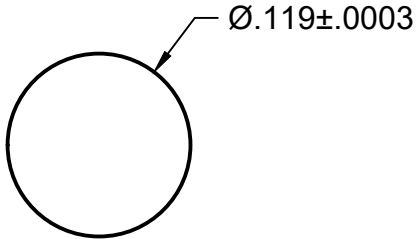

| Part Number | L |
|-------------|-----|
| GWX-1190-36 | 36" |
| GWX-1190-72 | 72" |

○ A

DETAIL A
SCALE 8:1

PROPRIETARY AND CONFIDENTIAL

THE INFORMATION CONTAINED IN THIS DRAWING IS THE SOLE PROPERTY OF COMPONENT SUPPLY COMPANY. ANY REPRODUCTION IN PART OR AS A WHOLE WITHOUT THE WRITTEN PERMISSION OF COMPONENT SUPPLY COMPANY IS PROHIBITED.

| Tolerances | Inches | mm |
|------------|--------|-------|
| X | 0.2 | 5.08 |
| X.X | 0.1 | 2.54 |
| X.XX | 0.01 | 0.254 |
| X.XXX | 0.005 | 0.127 |

DIMENSIONS ARE IN INCHES UNLESS OTHERWISE SPECIFIED.

Component Supply Company, Inc.
5538 Smithville Hwy, Sparta, TN 38583
Phone: 931.761.4000
www.componentsupplycompany.com

Description:
Stainless Steel Wire, 0.1190" Diameter

DRAWING # GWX-1190

REV

MATERIAL: 304 Stainless Steel