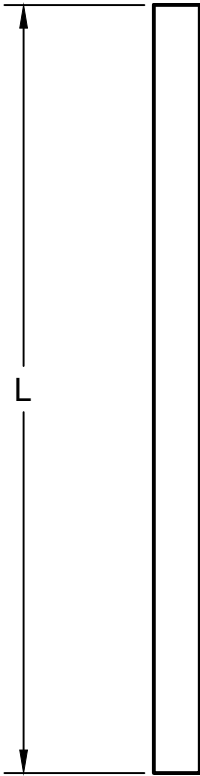

| Part Number | L |
|-------------|-----|
| GWX-1190-36 | 36" |
| GWX-1190-72 | 72" |

○ A

DETAIL A
SCALE 8:1

PROPRIETARY AND CONFIDENTIAL

THE INFORMATION CONTAINED IN THIS DRAWING IS THE SOLE PROPERTY OF COMPONENT SUPPLY COMPANY. ANY REPRODUCTION IN PART OR AS A WHOLE WITHOUT THE WRITTEN PERMISSION OF COMPONENT SUPPLY COMPANY IS PROHIBITED.

| Tolerances | Inches | mm |
|------------|--------|-------|
| X | 0.2 | 5.08 |
| X.X | 0.1 | 2.54 |
| X.XX | 0.01 | 0.254 |
| X.XXX | 0.005 | 0.127 |

DIMENSIONS ARE IN INCHES UNLESS OTHERWISE SPECIFIED.

Component Supply Company, Inc.
5538 Smithville Hwy, Sparta, TN 38583
Phone: 931.761.4000
www.componentsupplycompany.com

Description:
Stainless Steel Wire, 0.1190" Diameter

DRAWING # GWX-1190

REV

MATERIAL: 304 Stainless Steel

SCALE 2:1

DRAWN: Nick Bouldin

DATE: 7/15/2025

SHEET 1/1