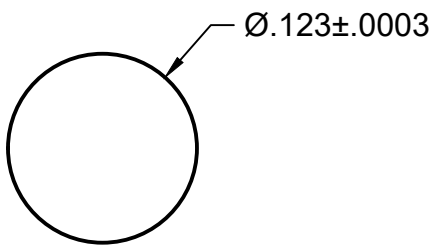

○ A

DETAIL A
SCALE 8:1

Part Number	L
GWX-1230-36	36"
GWX-1230-72	72"

PROPRIETARY AND CONFIDENTIAL
 THE INFORMATION CONTAINED IN THIS DRAWING IS THE SOLE PROPERTY OF COMPONENT SUPPLY COMPANY. ANY REPRODUCTION IN PART OR AS A WHOLE WITHOUT THE WRITTEN PERMISSION OF COMPONENT SUPPLY COMPANY IS PROHIBITED.

Tolerances	Inches	mm
X	0.2	5.08
X.X	0.1	2.54
X.XX	0.01	0.254
X.XXX	0.005	0.127

DIMENSIONS ARE IN INCHES UNLESS OTHERWISE SPECIFIED.

Component Supply Company, Inc.
 5538 Smithville Hwy, Sparta, TN 38583
 Phone: 931.761.4000
www.componentsupplycompany.com

Description:
 Stainless Steel Wire, 0.1230" Diameter

DRAWING # GWX-1230		REV
MATERIAL: 304 Stainless Steel		SCALE 2:1
DRAWN: Nick Bouldin	DATE: 7/17/2025	SHEET 1/1