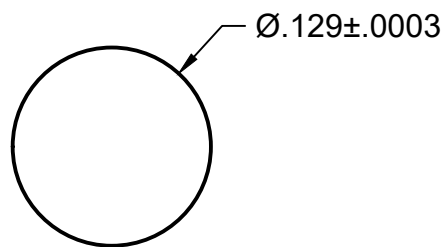

○ A

Part Number	L
GWX-1290-36	36"
GWX-1290-72	72"

DETAIL A
SCALE 8:1

PROPRIETARY AND CONFIDENTIAL

THE INFORMATION CONTAINED IN THIS DRAWING IS THE SOLE PROPERTY OF COMPONENT SUPPLY COMPANY. ANY REPRODUCTION IN PART OR AS A WHOLE WITHOUT THE WRITTEN PERMISSION OF COMPONENT SUPPLY COMPANY IS PROHIBITED.

Tolerances	Inches	mm
X	0.2	5.08
X.X	0.1	2.54
X.XX	0.01	0.254
X.XXX	0.005	0.127

DIMENSIONS ARE IN INCHES UNLESS OTHERWISE SPECIFIED.

Component Supply Company, Inc.
5538 Smithville Hwy, Sparta, TN 38583
Phone: 931.761.4000
www.componentsupplycompany.com

Description:
Stainless Steel Wire, 0.1290" Diameter

DRAWING # GWX-1290

REV

MATERIAL: 304 Stainless Steel

SCALE 2:1

DRAWN: Nick Bouldin

DATE: 7/18/2025

SHEET 1/1