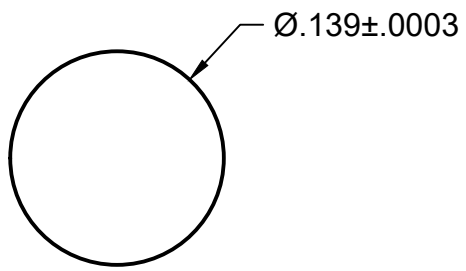

○ A

Part Number	L
GWX-1390-36	36"
GWX-1390-72	72"

DETAIL A
SCALE 8:1

PROPRIETARY AND CONFIDENTIAL

THE INFORMATION CONTAINED IN THIS DRAWING IS THE SOLE PROPERTY OF COMPONENT SUPPLY COMPANY. ANY REPRODUCTION IN PART OR AS A WHOLE WITHOUT THE WRITTEN PERMISSION OF COMPONENT SUPPLY COMPANY IS PROHIBITED.

Tolerances	Inches	mm
X	0.2	5.08
X.X	0.1	2.54
X.XX	0.01	0.254
X.XXX	0.005	0.127

DIMENSIONS ARE IN INCHES UNLESS OTHERWISE SPECIFIED.

Component Supply Company, Inc.
5538 Smithville Hwy, Sparta, TN 38583
Phone: 931.761.4000
www.componentsupplycompany.com

Description:
Stainless Steel Wire, 0.1390" Diameter

DRAWING # GWX-1390		REV
MATERIAL: 304 Stainless Steel		SCALE 2:1
DRAWN: Nick Bouldin	DATE: 7/18/2025	SHEET 1/1