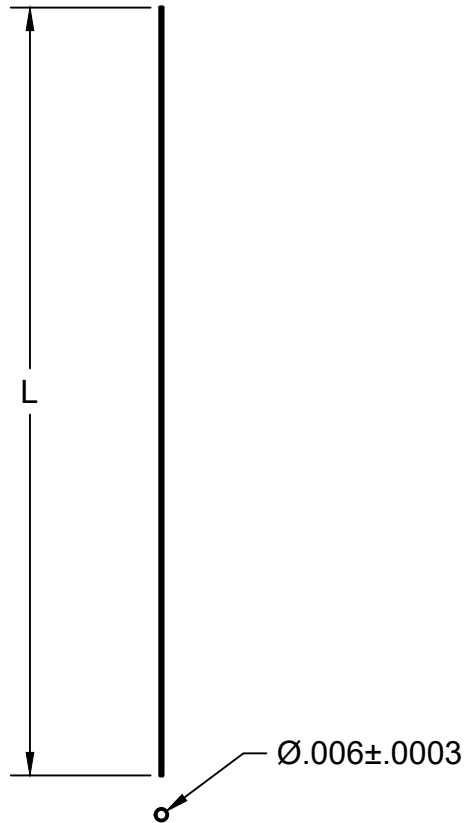

Part Number	L
GWXX-0060-36	36"
GWXX-0060-72	72"

DETAIL A
SCALE 10:1

PROPRIETARY AND CONFIDENTIAL

THE INFORMATION CONTAINED IN THIS DRAWING IS THE SOLE PROPERTY OF COMPONENT SUPPLY COMPANY. ANY REPRODUCTION IN PART OR AS A WHOLE WITHOUT THE WRITTEN PERMISSION OF COMPONENT SUPPLY COMPANY IS PROHIBITED.

Tolerances	Inches	mm
X	0.2	5.08
X.X	0.1	2.54
X.XX	0.01	0.254
X.XXX	0.005	0.127

DIMENSIONS ARE IN INCHES UNLESS OTHERWISE SPECIFIED.

Component Supply Company, Inc.
5538 Smithville Hwy, Sparta, TN 38583
Phone: 931.761.4000
www.componentsupplycompany.com

Description:
Stainless Steel Wire, 0.0060" Diameter

DRAWING # GWXX-0060

REV

MATERIAL: 316 Stainless Steel

SCALE 2:1

DRAWN: Nick Bouldin

DATE: 8/13/2025

SHEET 1/1