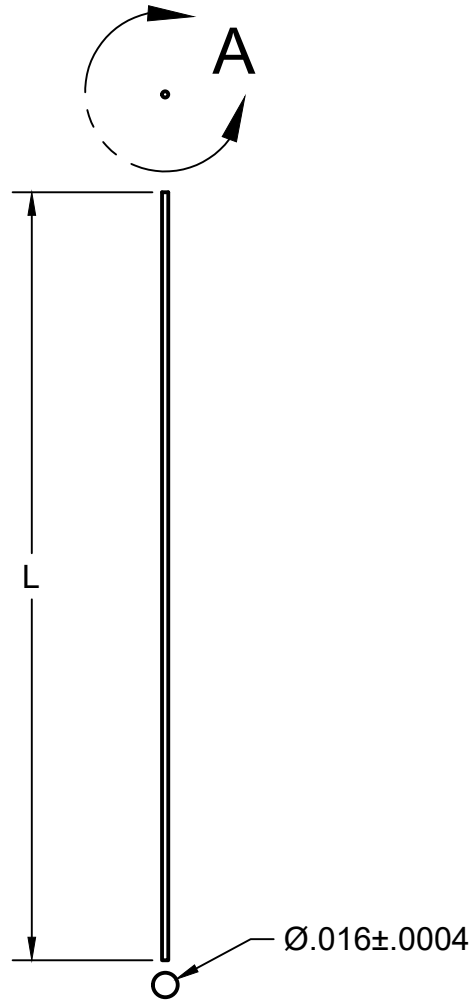

Part Number	L
GWXX-0160-36	36"
GWXX-0160-72	72"

DETAIL A
SCALE 8:1

PROPRIETARY AND CONFIDENTIAL
THE INFORMATION CONTAINED IN THIS DRAWING IS THE SOLE PROPERTY OF COMPONENT SUPPLY COMPANY. ANY REPRODUCTION IN PART OR AS A WHOLE WITHOUT THE WRITTEN PERMISSION OF COMPONENT SUPPLY COMPANY IS PROHIBITED.

Tolerances	Inches	mm
X	0.2	5.08
X.X	0.1	2.54
X.XX	0.01	0.254
X.XXX	0.005	0.127

DIMENSIONS ARE IN INCHES UNLESS OTHERWISE SPECIFIED.

Component Supply Company, Inc.
5538 Smithville Hwy, Sparta, TN 38583
Phone: 931.761.4000
www.componentsupplycompany.com

Description:
Stainless Steel Wire, 0.0160" Diameter

DRAWING # GWXX-0160		REV 1
MATERIAL: 316 Stainless Steel		SCALE 2:1
DRAWN: Nick Bouldin	DATE: 5/16/2025	SHEET 1/1