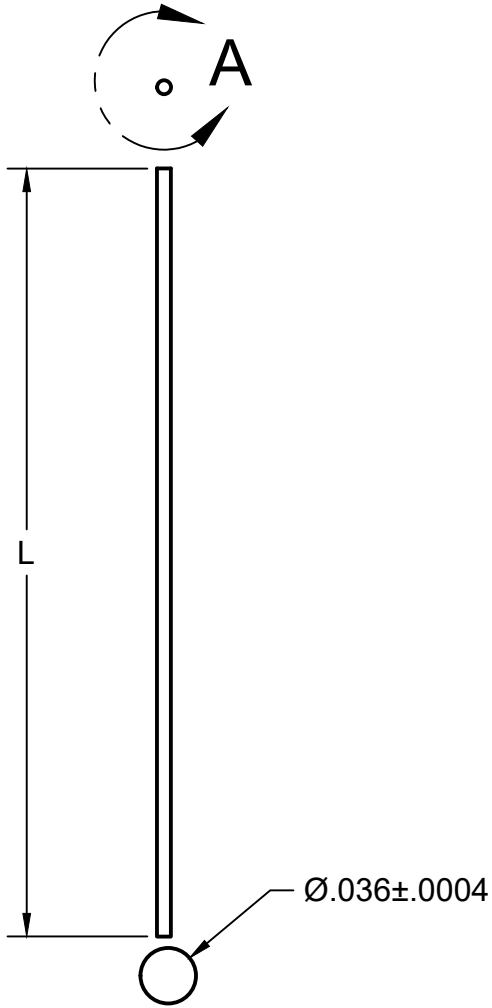

Part Number	L
GWX-0360-36	36"
GWX-0360-72	72"

DETAIL A
SCALE 8:1

PROPRIETARY AND CONFIDENTIAL
 THE INFORMATION CONTAINED IN THIS DRAWING IS THE SOLE PROPERTY OF COMPONENT SUPPLY COMPANY. ANY REPRODUCTION IN PART OR AS A WHOLE WITHOUT THE WRITTEN PERMISSION OF COMPONENT SUPPLY COMPANY IS PROHIBITED.

Tolerances	Inches	mm
X	0.2	5.08
X.X	0.1	2.54
X.XX	0.01	0.254
X.XXX	0.005	0.127

DIMENSIONS ARE IN INCHES UNLESS OTHERWISE SPECIFIED.

Component Supply Company, Inc.
 5538 Smithville Hwy, Sparta, TN 38583
 Phone: 931.761.4000
www.componentsupplycompany.com

Description:
 Stainless Steel Wire, 0.0360" Diameter

DRAWING # GWX-0360

REV

MATERIAL: 304 Stainless Steel

SCALE 2:1

DRAWN: Nick Bouldin

DATE: 6/19/2025

SHEET 1/1