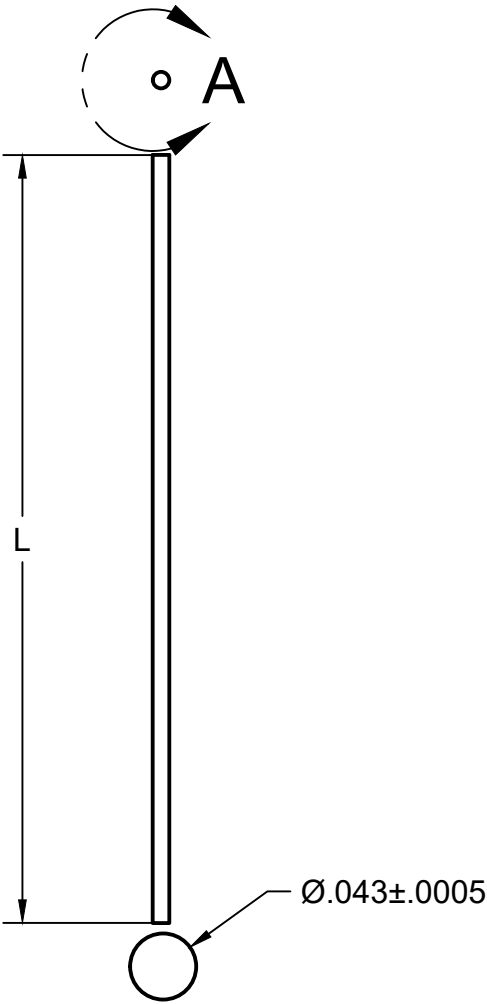

Part Number	L
GWX-0430-36	36"
GWX-0430-72	72"

DETAIL A
SCALE 8:1

PROPRIETARY AND CONFIDENTIAL
THE INFORMATION CONTAINED IN THIS DRAWING IS THE SOLE PROPERTY OF COMPONENT SUPPLY COMPANY. ANY REPRODUCTION IN PART OR AS A WHOLE WITHOUT THE WRITTEN PERMISSION OF COMPONENT SUPPLY COMPANY IS PROHIBITED.

Tolerances	Inches	mm
X	0.2	5.08
X.X	0.1	2.54
X.XX	0.01	0.254
X.XXX	0.005	0.127

DIMENSIONS ARE IN INCHES UNLESS OTHERWISE SPECIFIED.

Component Supply Company, Inc.
5538 Smithville Hwy, Sparta, TN 38583
Phone: 931.761.4000
www.componentsupplycompany.com

Description:
Stainless Steel Wire, 0.0430" Diameter

DRAWING # GWX-0430		REV
MATERIAL: 304 Stainless Steel		SCALE 2:1
DRAWN: Nick Bouldin	DATE: 6/20/2025	SHEET 1/1