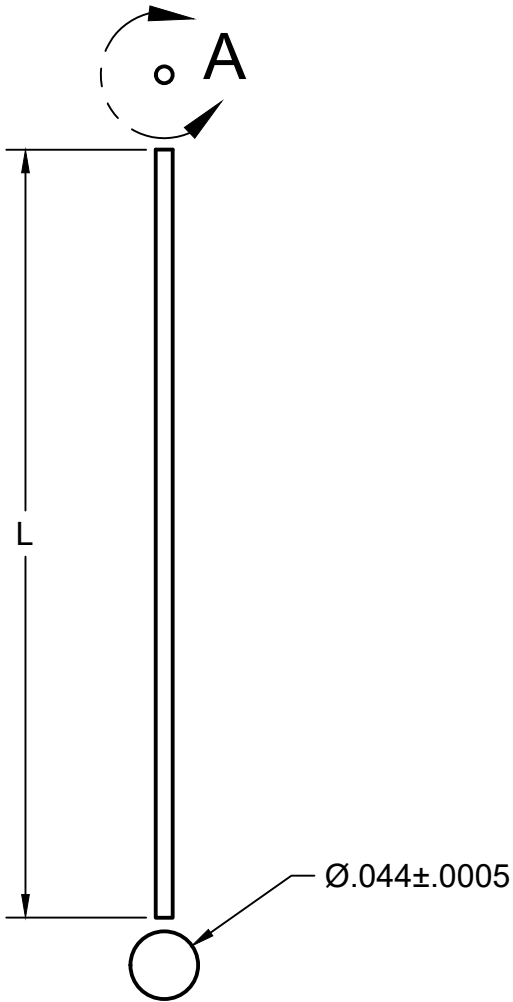

| Part Number | L |
|-------------|-----|
| GWX-0440-36 | 36" |
| GWX-0440-72 | 72" |

DETAIL A
SCALE 8:1

PROPRIETARY AND CONFIDENTIAL

THE INFORMATION CONTAINED IN THIS DRAWING IS THE SOLE PROPERTY OF COMPONENT SUPPLY COMPANY. ANY REPRODUCTION IN PART OR AS A WHOLE WITHOUT THE WRITTEN PERMISSION OF COMPONENT SUPPLY COMPANY IS PROHIBITED.

| Tolerances | Inches | mm |
|------------|--------|-------|
| X | 0.2 | 5.08 |
| X.X | 0.1 | 2.54 |
| X.XX | 0.01 | 0.254 |
| X.XXX | 0.005 | 0.127 |

DIMENSIONS ARE IN INCHES UNLESS OTHERWISE SPECIFIED.

Component Supply Company, Inc.
5538 Smithville Hwy, Sparta, TN 38583
Phone: 931.761.4000
www.componentsupplycompany.com

Description:
Stainless Steel Wire, 0.0440" Diameter

DRAWING # GWX-0440

REV

MATERIAL: 304 Stainless Steel

SCALE 2:1

DRAWN: Nick Bouldin

DATE: 6/20/2025

SHEET 1/1