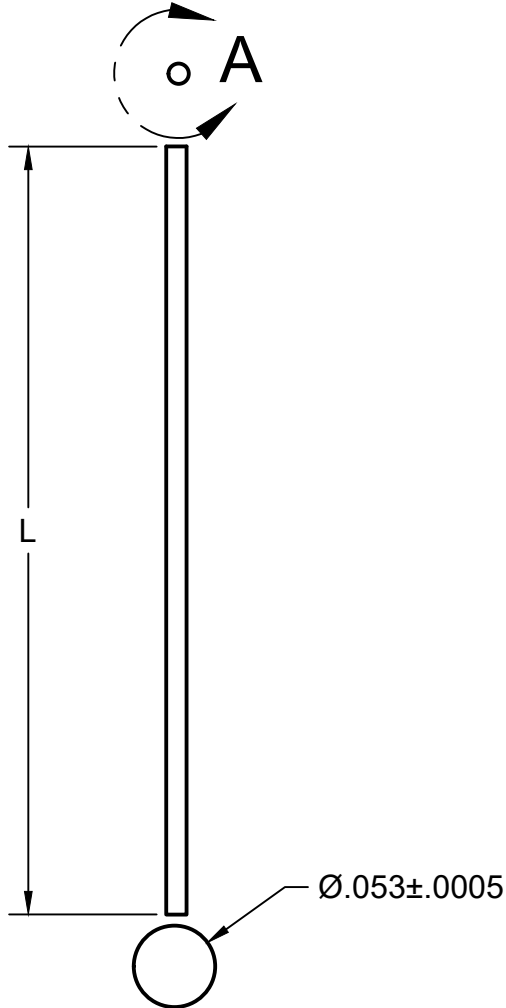

Part Number	L
GWX-0530-36	36"
GWX-0530-72	72"

DETAIL A  
SCALE 8:1

**PROPRIETARY AND CONFIDENTIAL**

THE INFORMATION CONTAINED IN THIS DRAWING IS THE SOLE PROPERTY OF COMPONENT SUPPLY COMPANY. ANY REPRODUCTION IN PART OR AS A WHOLE WITHOUT THE WRITTEN PERMISSION OF COMPONENT SUPPLY COMPANY IS PROHIBITED.

Tolerances	Inches	mm
X	0.2	5.08
X.X	0.1	2.54
X.XX	0.01	0.254
X.XXX	0.005	0.127

DIMENSIONS ARE IN INCHES UNLESS OTHERWISE SPECIFIED.

**Component Supply Company, Inc.**  
5538 Smithville Hwy, Sparta, TN 38583  
Phone: 931.761.4000  
www.componentsupplycompany.com

Description:  
Stainless Steel Wire, 0.0530" Diameter

DRAWING # GWX-0530

REV

MATERIAL: 304 Stainless Steel

SCALE 2:1

DRAWN: Nick Bouldin

DATE: 7/2/2025

SHEET 1/1