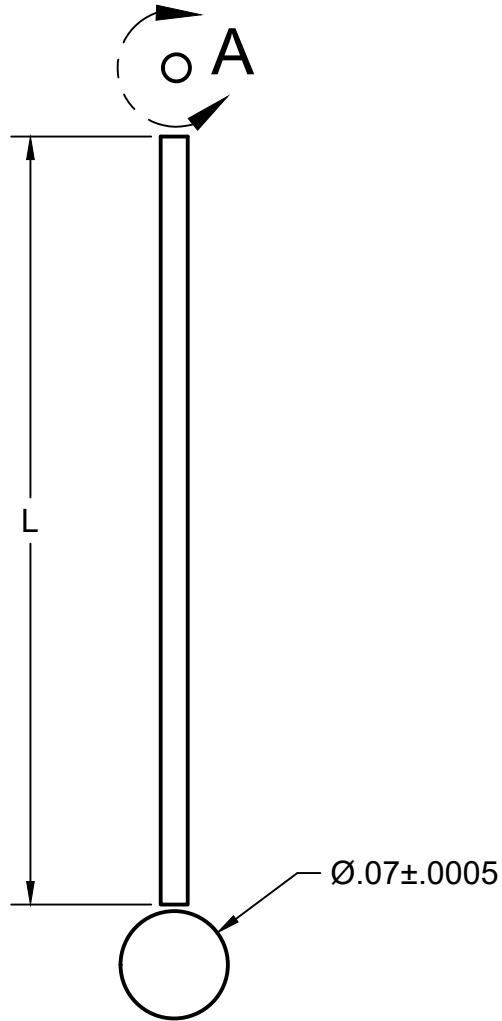

Part Number	L
GWX-0700-36	36"
GWX-0700-72	72"

DETAIL A
SCALE 8:1

PROPRIETARY AND CONFIDENTIAL
THE INFORMATION CONTAINED IN THIS DRAWING IS THE SOLE PROPERTY OF COMPONENT SUPPLY COMPANY. ANY REPRODUCTION IN PART OR AS A WHOLE WITHOUT THE WRITTEN PERMISSION OF COMPONENT SUPPLY COMPANY IS PROHIBITED.

Tolerances	Inches	mm
X	0.2	5.08
X.X	0.1	2.54
X.XX	0.01	0.254
X.XXX	0.005	0.127

DIMENSIONS ARE IN INCHES UNLESS OTHERWISE SPECIFIED.

Component Supply Company, Inc.
5538 Smithville Hwy, Sparta, TN 38583
Phone: 931.761.4000
www.componentsupplycompany.com

Description:
Stainless Steel Wire, 0.0700" Diameter

DRAWING # GWX-0700		REV
MATERIAL: 304 Stainless Steel		SCALE 2:1
DRAWN: Nick Bouldin	DATE: 7/9/2025	SHEET 1/1