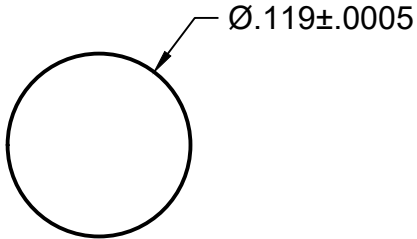

Part Number	L
GWX-1190-36	36"
GWX-1190-72	72"

○ A

DETAIL A  
SCALE 8:1

**PROPRIETARY AND CONFIDENTIAL**

THE INFORMATION CONTAINED IN THIS DRAWING IS THE SOLE PROPERTY OF COMPONENT SUPPLY COMPANY. ANY REPRODUCTION IN PART OR AS A WHOLE WITHOUT THE WRITTEN PERMISSION OF COMPONENT SUPPLY COMPANY IS PROHIBITED.

Tolerances	Inches	mm
X	0.2	5.08
X.X	0.1	2.54
X.XX	0.01	0.254
X.XXX	0.005	0.127

DIMENSIONS ARE IN INCHES UNLESS OTHERWISE SPECIFIED.

**Component Supply Company, Inc.**

5538 Smithville Hwy, Sparta, TN 38583

Phone: 931.761.4000

www.componentsupplycompany.com

Description:  
Stainless Steel Wire, 0.1190" Diameter

DRAWING # GWX-1190

REV

MATERIAL: 304 Stainless Steel

SCALE 2:1

DRAWN: Nick Bouldin