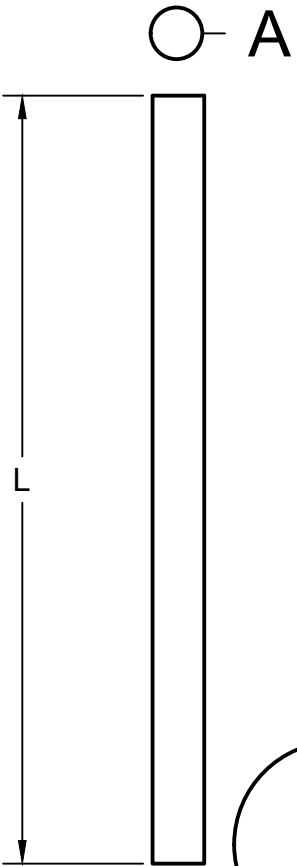

Part Number	L
GWX-1340-36	36"
GWX-1340-72	72"

DETAIL A
SCALE 8:1

PROPRIETARY AND CONFIDENTIAL
 THE INFORMATION CONTAINED IN THIS DRAWING IS THE SOLE PROPERTY OF COMPONENT SUPPLY COMPANY. ANY REPRODUCTION IN PART OR AS A WHOLE WITHOUT THE WRITTEN PERMISSION OF COMPONENT SUPPLY COMPANY IS PROHIBITED.

Tolerances	Inches	mm
X	0.2	5.08
X.X	0.1	2.54
X.XX	0.01	0.254
X.XXX	0.005	0.127

DIMENSIONS ARE IN INCHES UNLESS OTHERWISE SPECIFIED.

Component Supply Company, Inc.
 5538 Smithville Hwy, Sparta, TN 38583
 Phone: 931.761.4000
www.componentsupplycompany.com

Description:
 Stainless Steel Wire, 0.1340" Diameter

DRAWING # GWX-1340		REV
MATERIAL: 304 Stainless Steel		SCALE 2:1
DRAWN: Nick Bouldin	DATE: 7/18/2025	SHEET 1/1