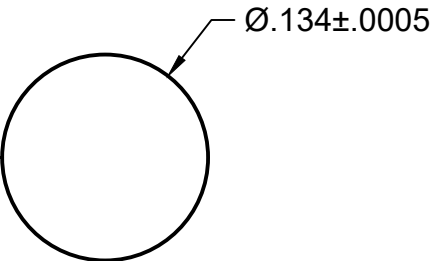

Part Number	L
GWX-1340-36	36"
GWX-1340-72	72"

DETAIL A
SCALE 8:1

PROPRIETARY AND CONFIDENTIAL
 THE INFORMATION CONTAINED IN THIS DRAWING IS THE SOLE PROPERTY OF COMPONENT SUPPLY COMPANY. ANY REPRODUCTION IN PART OR AS A WHOLE WITHOUT THE WRITTEN PERMISSION OF COMPONENT SUPPLY COMPANY IS PROHIBITED.

Tolerances	Inches	mm
X	0.2	5.08
X.X	0.1	2.54
X.XX	0.01	0.254
X.XXX	0.005	0.127

DIMENSIONS ARE IN INCHES UNLESS OTHERWISE SPECIFIED.

Component Supply Company, Inc.
 5538 Smithville Hwy, Sparta, TN 38583
 Phone: 931.761.4000
www.componentsupplycompany.com

Description:
 Stainless Steel Wire, 0.1340" Diameter

DRAWING # GWX-1340		REV
MATERIAL: 304 Stainless Steel		SCALE 2:1
DRAWN: Nick Bouldin	DATE: 7/18/2025	SHEET 1/1