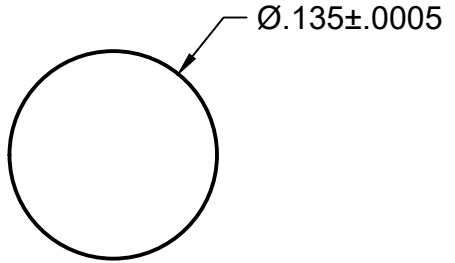

○ A

Part Number	L
GWX-1350-36	36"
GWX-1350-72	72"

DETAIL A
SCALE 8:1

PROPRIETARY AND CONFIDENTIAL

THE INFORMATION CONTAINED IN THIS DRAWING IS THE SOLE PROPERTY OF COMPONENT SUPPLY COMPANY. ANY REPRODUCTION IN PART OR AS A WHOLE WITHOUT THE WRITTEN PERMISSION OF COMPONENT SUPPLY COMPANY IS PROHIBITED.

Tolerances	Inches	mm
X	0.2	5.08
X.X	0.1	2.54
X.XX	0.01	0.254
X.XXX	0.005	0.127

DIMENSIONS ARE IN INCHES UNLESS OTHERWISE SPECIFIED.

Component Supply Company, Inc.
5538 Smithville Hwy, Sparta, TN 38583
Phone: 931.761.4000
www.componentsupplycompany.com

Description:
Stainless Steel Wire, 0.1350" Diameter

DRAWING # GWX-1350		REV
MATERIAL: 304 Stainless Steel		SCALE 2:1
DRAWN: Nick Bouldin	DATE: 7/18/2025	SHEET 1/1