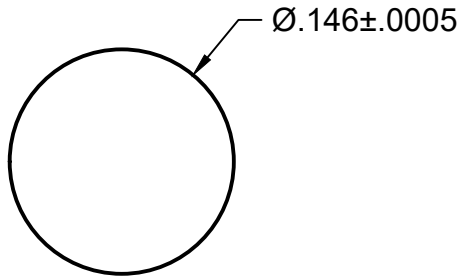

Part Number	L
GWX-1460-36	36"
GWX-1460-72	72"

DETAIL A
SCALE 8:1

PROPRIETARY AND CONFIDENTIAL

THE INFORMATION CONTAINED IN THIS DRAWING IS THE SOLE PROPERTY OF COMPONENT SUPPLY COMPANY. ANY REPRODUCTION IN PART OR AS A WHOLE WITHOUT THE WRITTEN PERMISSION OF COMPONENT SUPPLY COMPANY IS PROHIBITED.

Tolerances	Inches	mm
X	0.2	5.08
X.X	0.1	2.54
X.XX	0.01	0.254
X.XXX	0.005	0.127

DIMENSIONS ARE IN INCHES UNLESS OTHERWISE SPECIFIED.

Component Supply Company, Inc.
5538 Smithville Hwy, Sparta, TN 38583
Phone: 931.761.4000
www.componentsupplycompany.com

Description:
Stainless Steel Wire, 0.1460" Diameter

DRAWING # GWX-1460		REV
MATERIAL: 304 Stainless Steel		SCALE 2:1
DRAWN: Nick Bouldin	DATE: 7/18/2025	SHEET 1/1