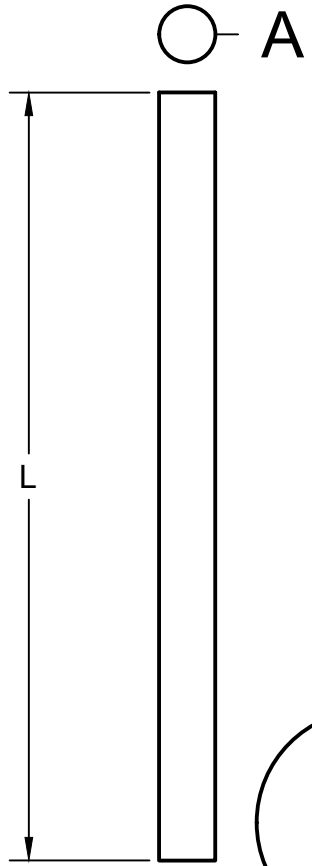

Part Number	L
GWX-1460-36	36"
GWX-1460-72	72"

DETAIL A
SCALE 8:1

PROPRIETARY AND CONFIDENTIAL

THE INFORMATION CONTAINED IN THIS DRAWING IS THE SOLE PROPERTY OF COMPONENT SUPPLY COMPANY. ANY REPRODUCTION IN PART OR AS A WHOLE WITHOUT THE WRITTEN PERMISSION OF COMPONENT SUPPLY COMPANY IS PROHIBITED.

Tolerances	Inches	mm
X	0.2	5.08
X.X	0.1	2.54
X.XX	0.01	0.254
X.XXX	0.005	0.127

DIMENSIONS ARE IN INCHES UNLESS OTHERWISE SPECIFIED.

Component Supply Company, Inc.
5538 Smithville Hwy, Sparta, TN 38583
Phone: 931.761.4000
www.componentsupplycompany.com

Description:
Stainless Steel Wire, 0.1460" Diameter

DRAWING # GWX-1460		REV
MATERIAL: 304 Stainless Steel		SCALE 2:1
DRAWN: Nick Bouldin	DATE: 7/18/2025	SHEET 1/1